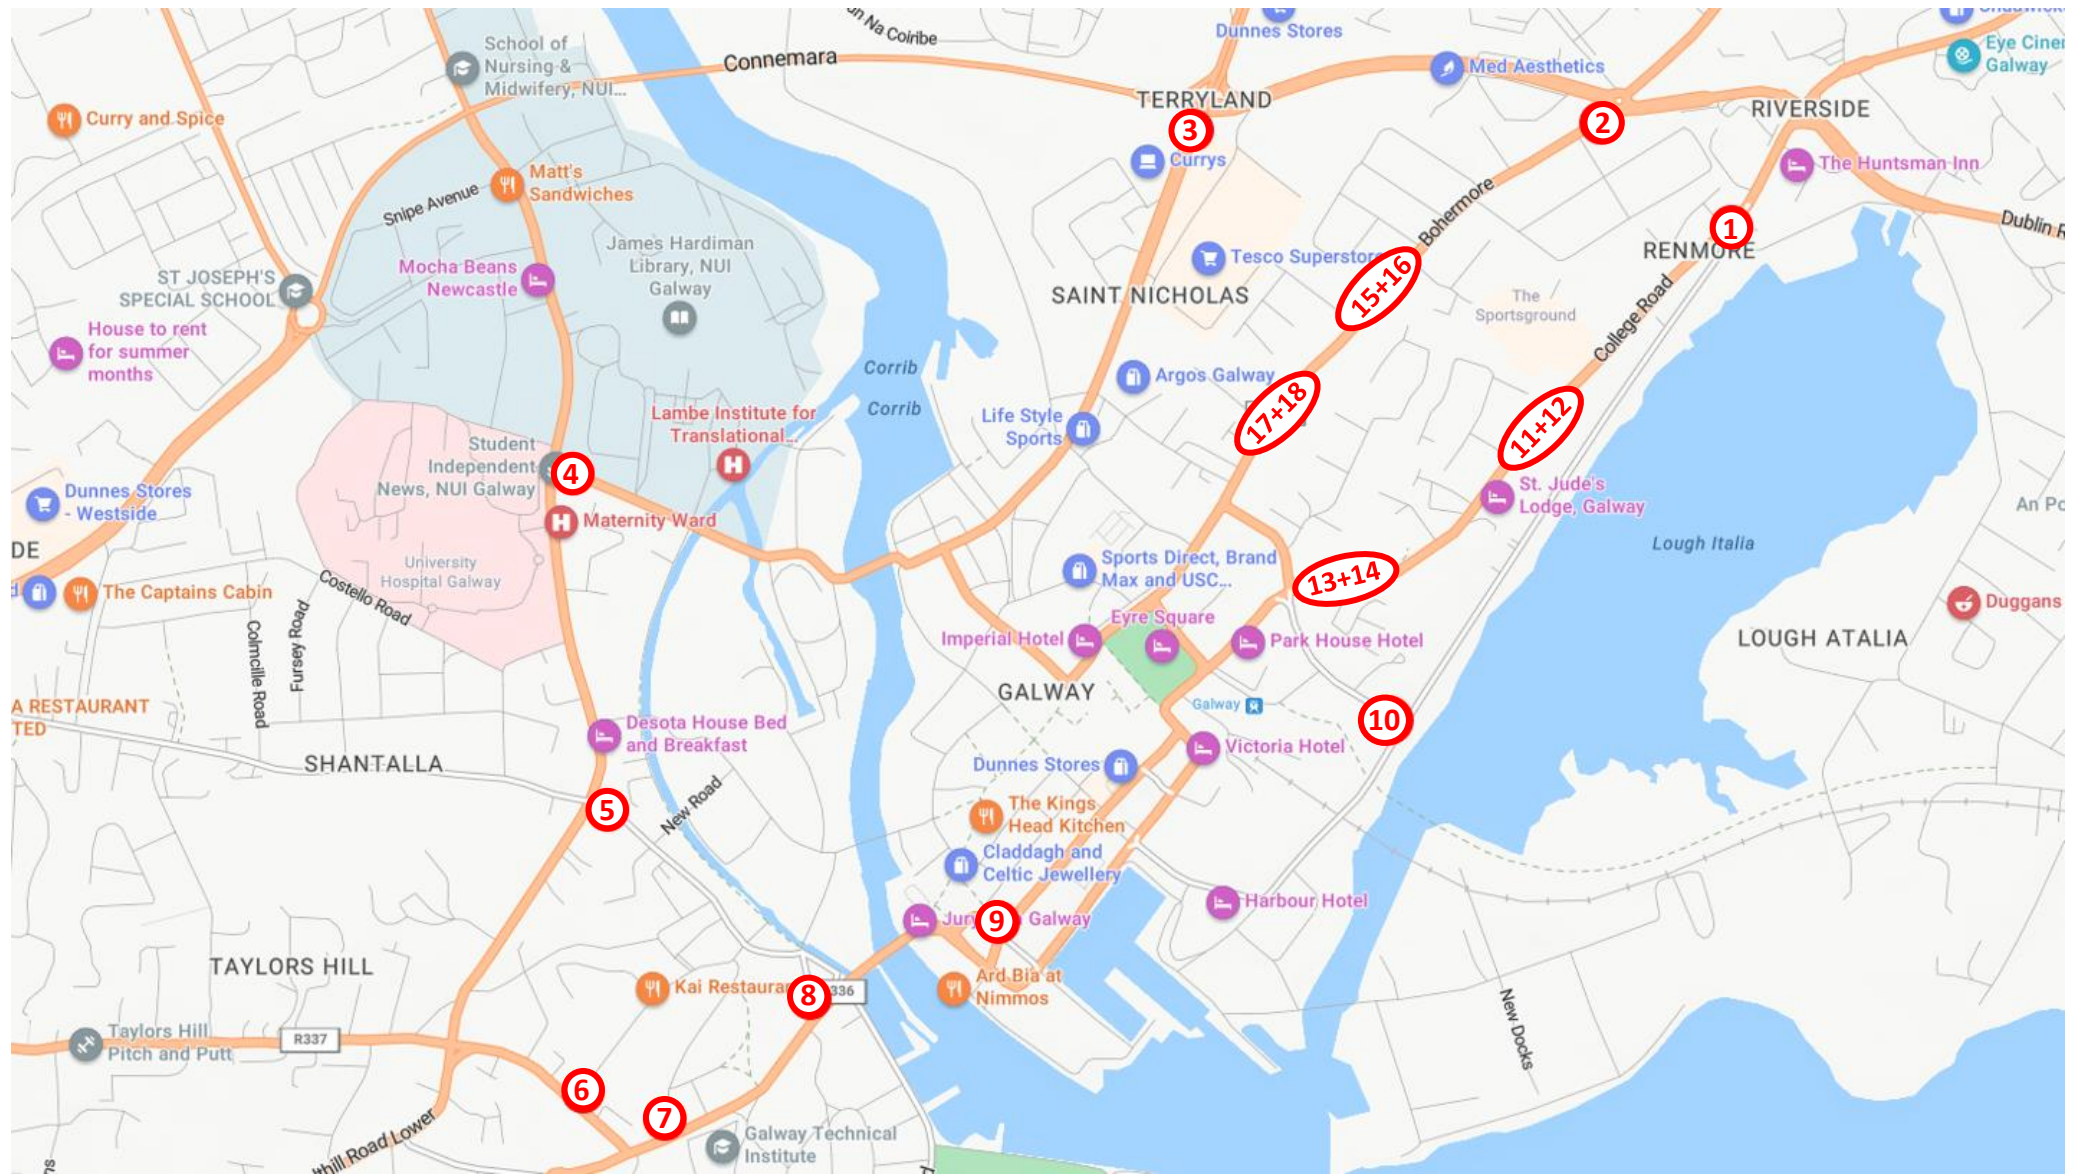

Galway City Council; Special Speed Limit Bye-Laws No. 1, 2023

Inner City 30kph Zone – Road Marking Locations

ID	Road	Location	Coordinates
1	College Road	Southwest of College Rd/Lough Atalia Junction	53.280201, -9.035994
2	Bohermore Road	Southwest of Joyce Roundabout	53.282021, -9.038486
3	Headford Road	South of Bodkin Junction	53.281617, -9.048316
4	University Road	East of UCHG Junction	53.276973, -9.063075
5	St. Helen's Street	East of Cookes Corner	53.272194, -9.062291
6	Sea Road	Northeast of The Crescent/Sea Road Junction	53.268224, -9.062841
7	Munster Avenue	North of Fr. Griffin Road/Munster Avenue Junction	53.267625, -9.060927
8	Fairhill Road Upper	North of Fr. Griffin Road/Fairhill Road Upper Junction	53.269392, -9.057423
9	Flood Street	West of Flood St./Spanish Parade Junction	53.270483, -9.053821
10	Fairgreen Road	Northwest of Lough Atalia/Fairgreen Rd Junction	53.273483, -9.043679
11+12	College Road	Northeast of entrance to The Green housing estate	53.277263, -9.040514
13+14	Forster St.	Adjacent to Snoozles Hostel	53.275334, -9.045307
15+16	Bohermore Road	Northeast of entrance to An Larnach apartments	53.279689, -9.043485
17+18	Bohermore Road	Adjacent to The Dean Hotel	53.277157, -9.046964