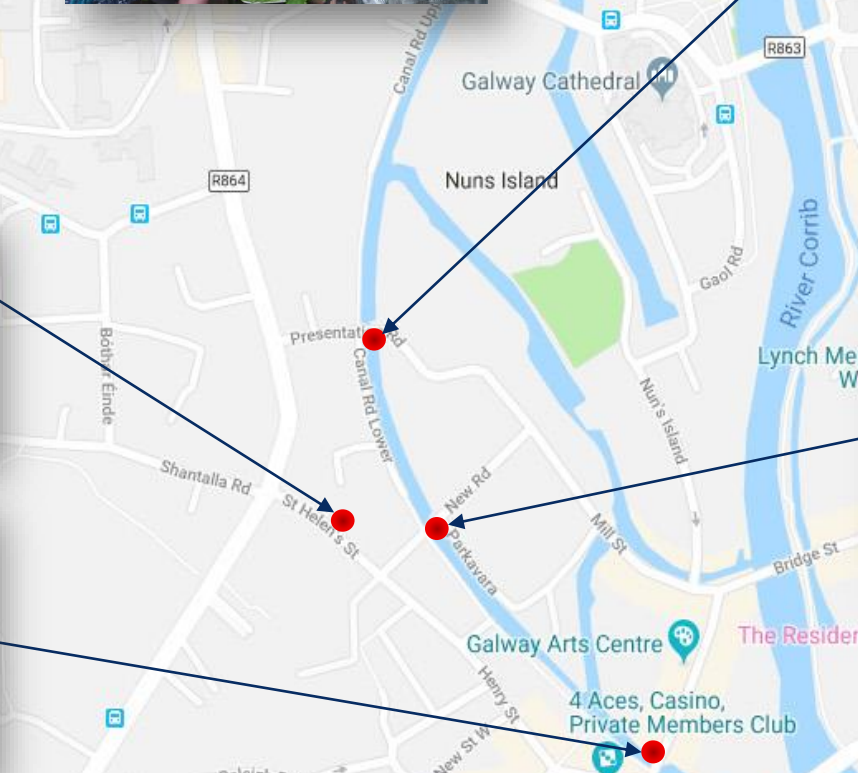

Fruitful Futures

Westside Forest Garden

Educational & Mindfulness Shantalla Demo Space

No-Dig Bed (Presentation Rd)

Huglekulture Garden Bed and Vertical Gardens

Future Fuel Garden Bed (Helena St)

Herb Bed (Dominic St)