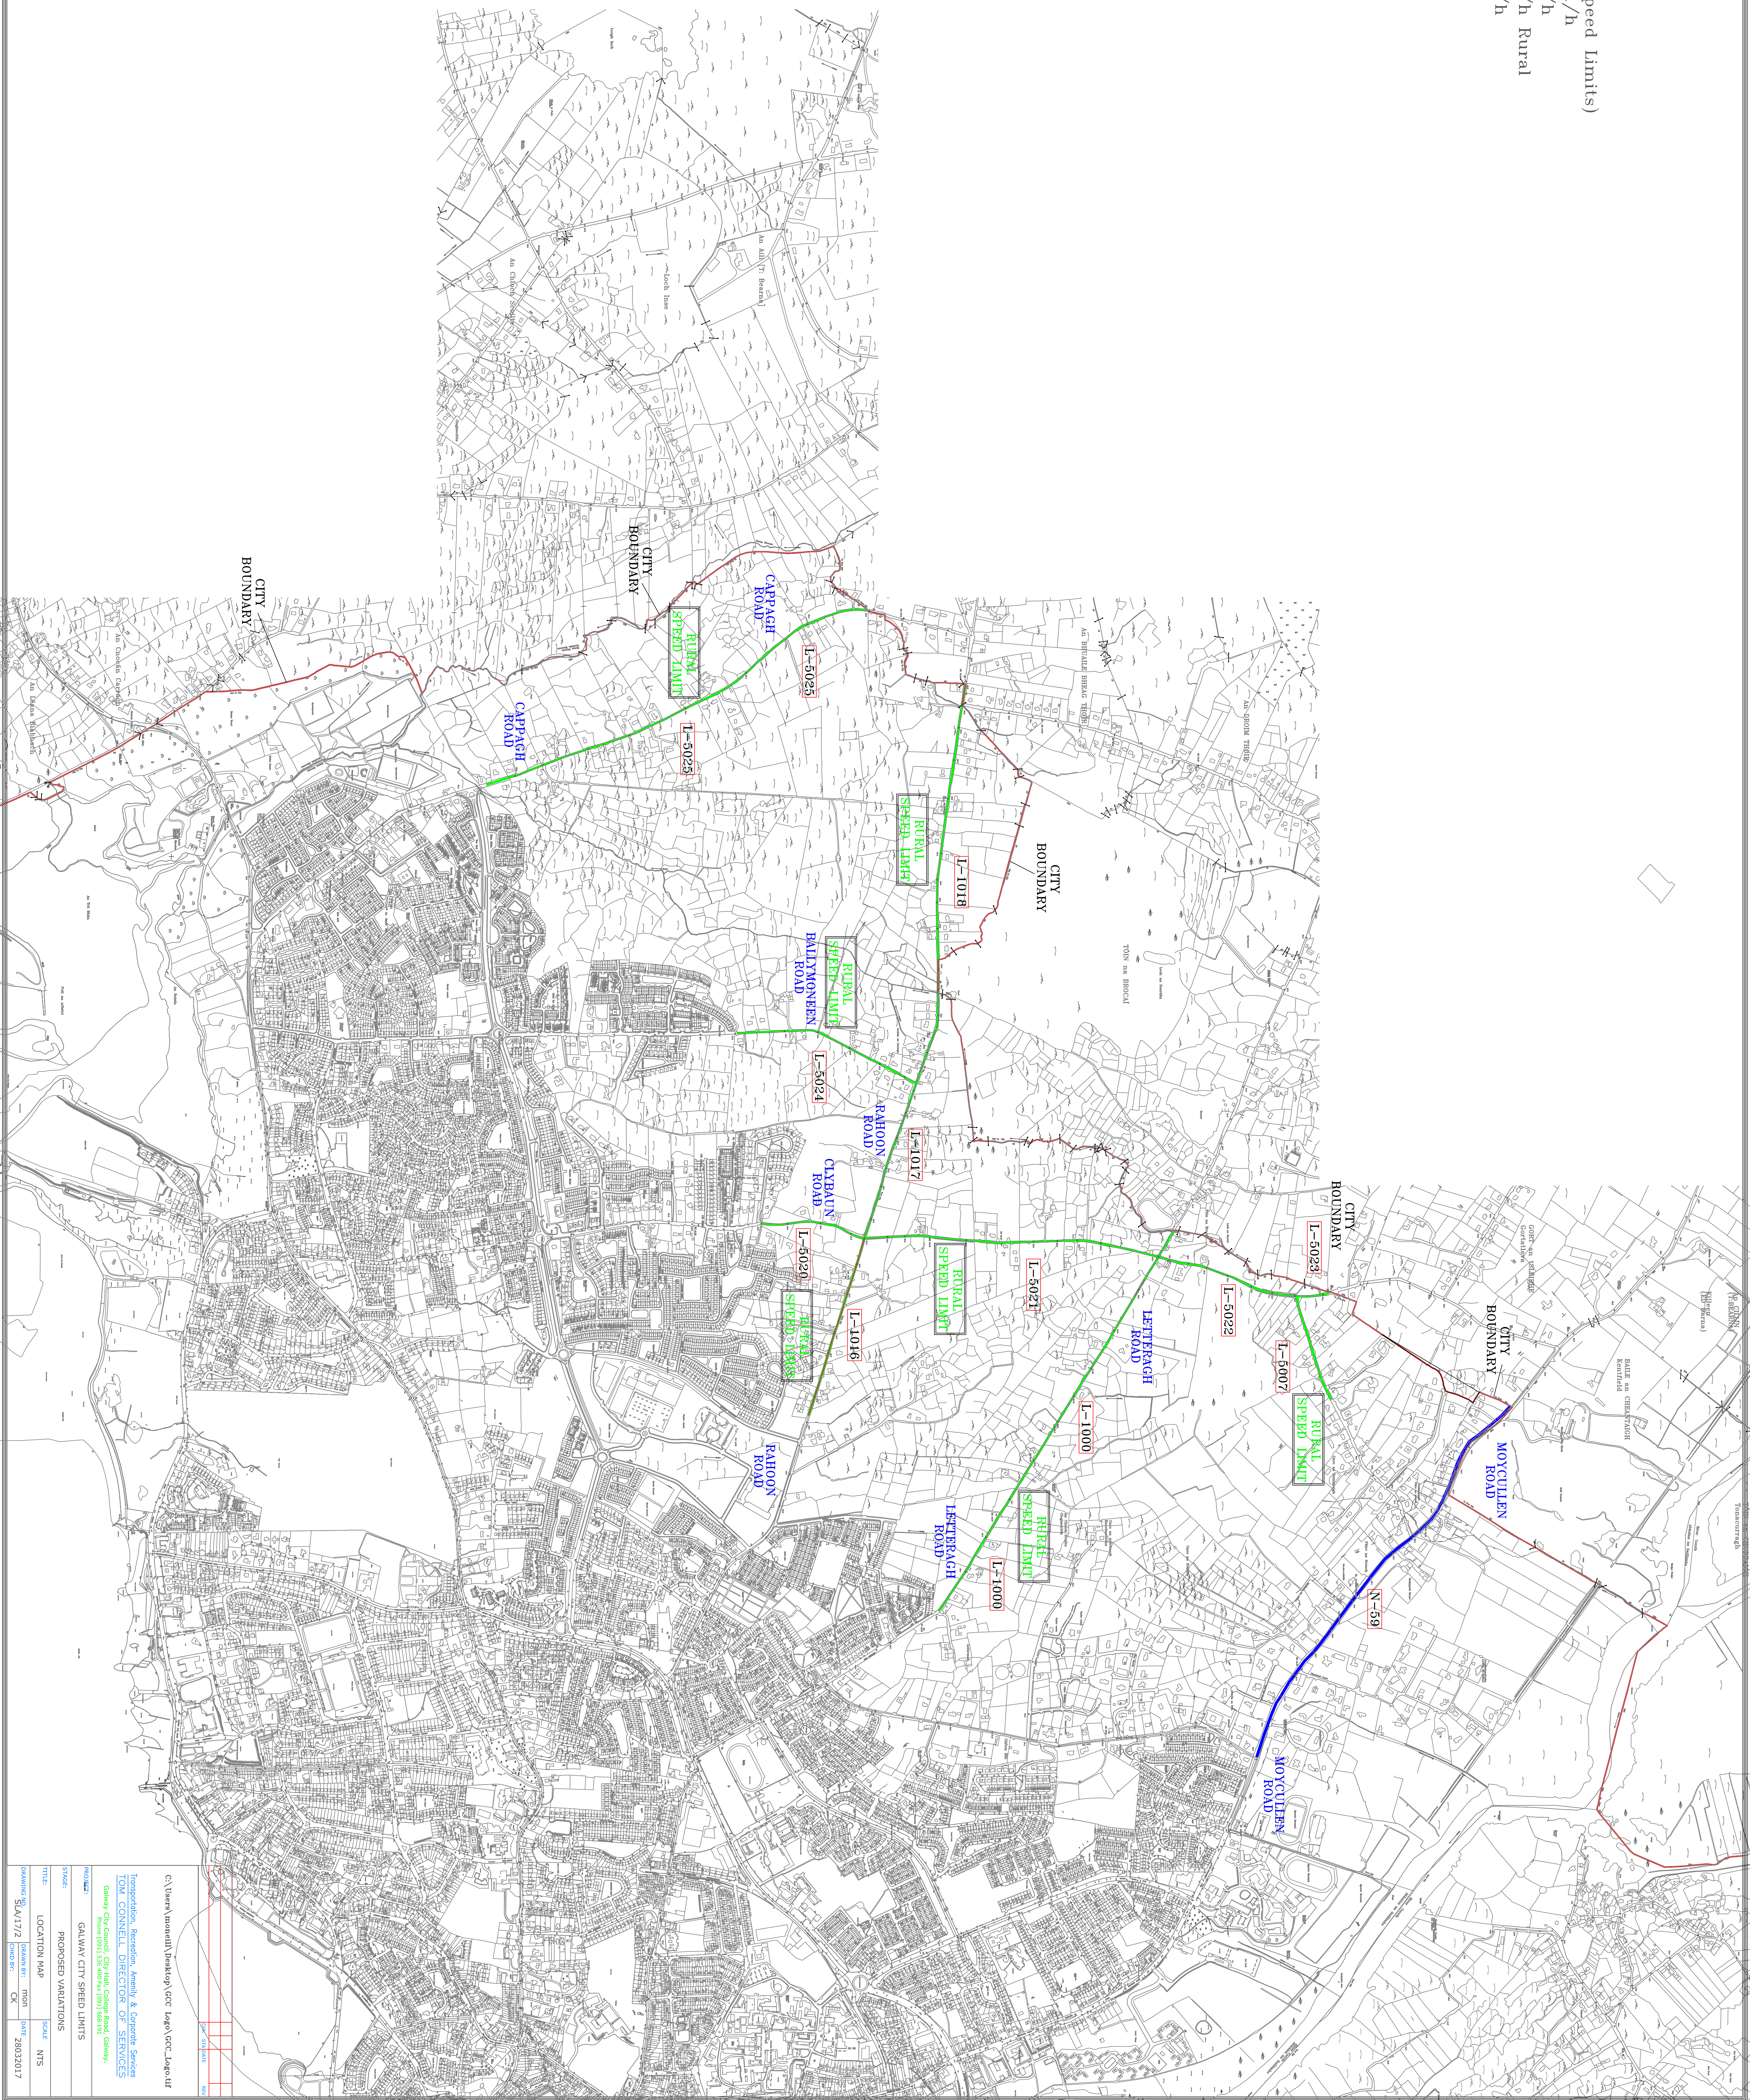

LEGEND(Proposed Speed Limits)

- 100 Km/h
- 80 Km/h
- 80 Km/h Rural
- 60 Km/h

C:\Users\hmonahill\Desktop\GDC Logo\GDC_Logo.ppt

Transportation, Recreation, Amenities & Corporate Services
TOM CONNELL, DIRECTOR OF SERVICES
 Galway City Council, City Hall, College Road, Galway.
 Phone: (091) 536-6666 (091) 538 393

PROJECT: GALWAY CITY SPEED LIMITS

SCALE: NTS

DATE: 28/03/2017