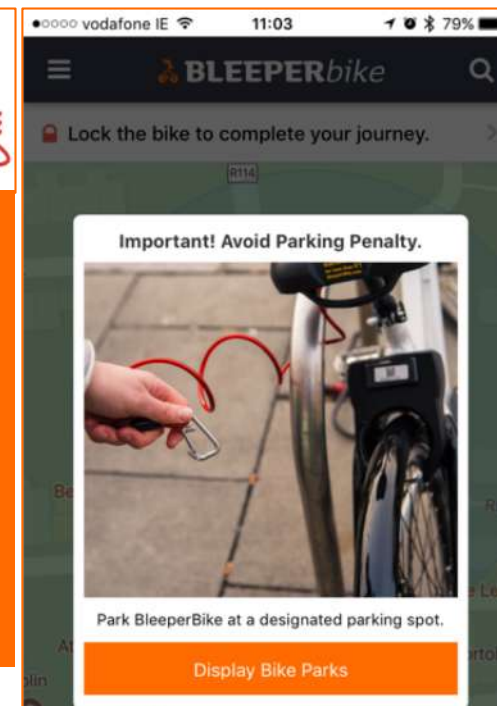

Following feedback and our own observations over the last few months we have decided to add a new info graphic on the handle bars of each bike which explains the Parking Steps that must be adhered to.

i **Lock Tips**

Unlocking 

If lock doesn't open after scanning QR code, a spoke may be obstructing the lock. Simply nudge the wheel forward and the lock should release.

1. Locking 

2.

1. Place coil hoop to the right of the smart lock.
2. Slide lever until smart lock has fully engaged.

New lock tips sticker

Following our own observations over the last few months we have decided to replace the black sticker currently on our locks and replace it with an info graphic that explains the most common questions our customer support team receive.