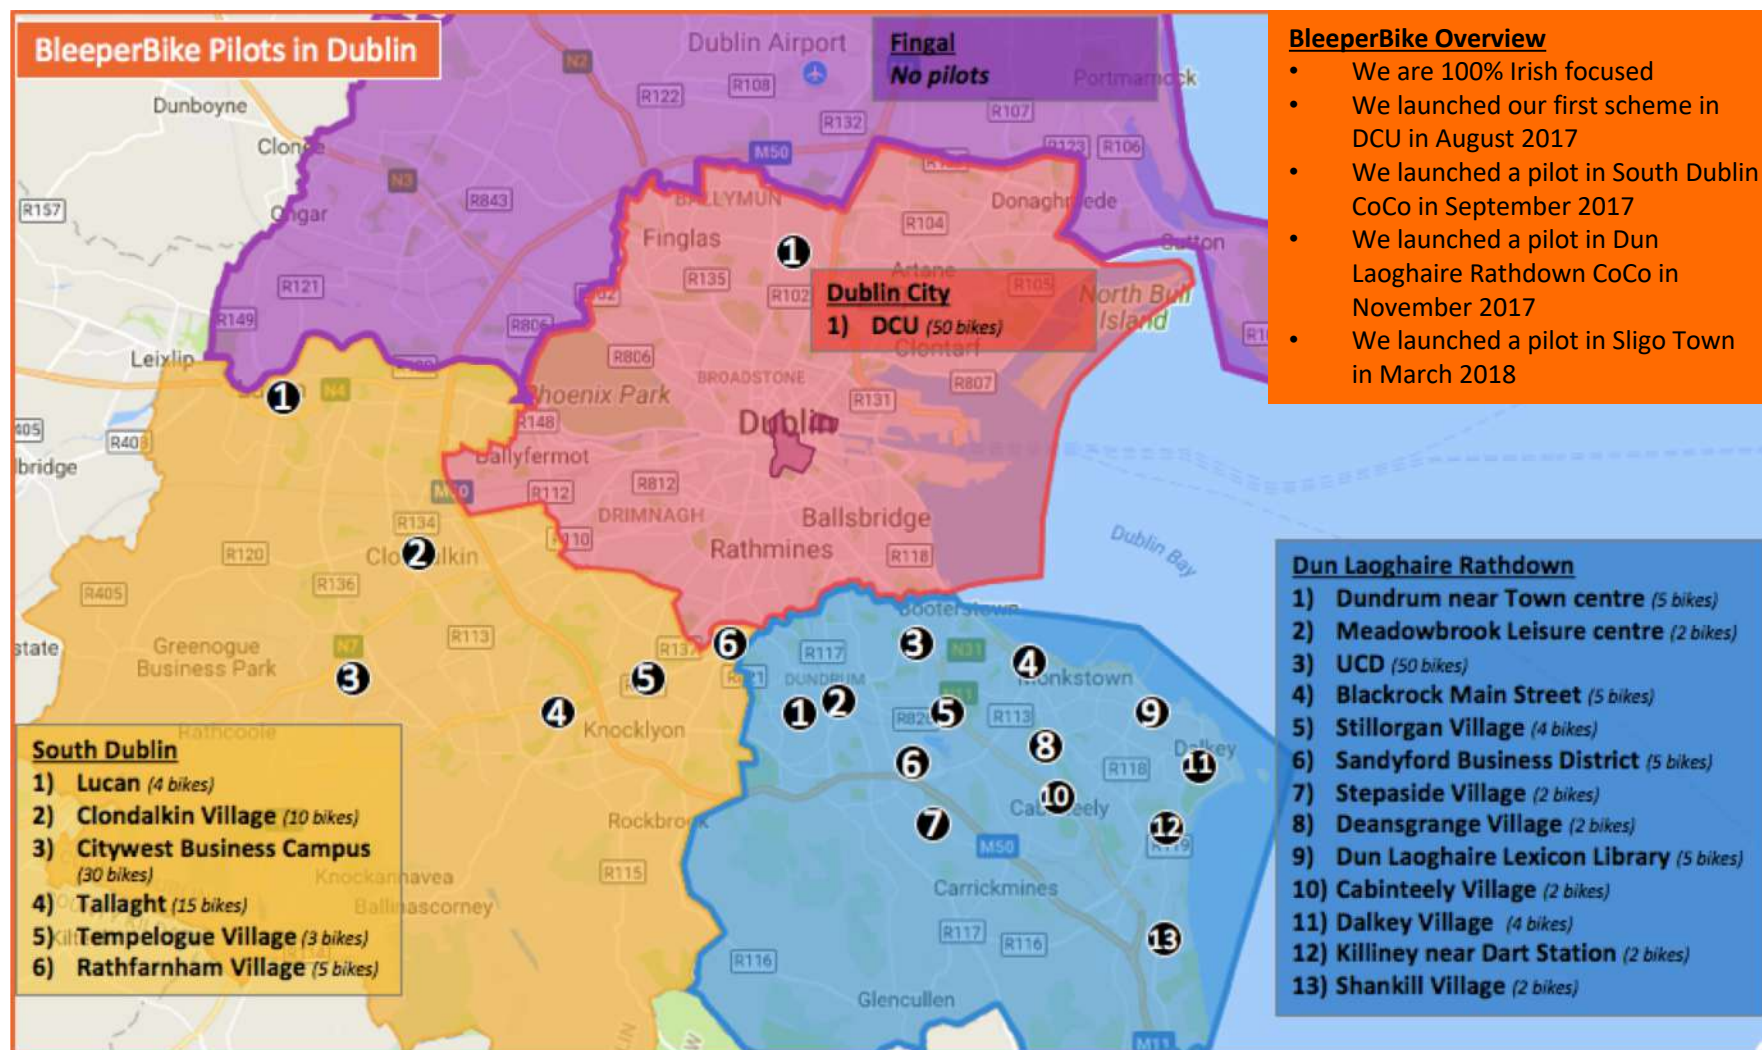

BLEEPER*bike*

Stationless Bike Sharing Presentation

Comhairle Cathrach na Gaillimhe
Galway City Council

BleeperBike Dublin

BleeperBike Overview

- We are 100% Irish focused
- We launched our first scheme in DCU in August 2017
- We launched a pilot in South Dublin CoCo in September 2017
- We launched a pilot in Dun Laoghaire Rathdown CoCo in November 2017
- We launched a pilot in Sligo Town in March 2018

Backend

Account

GT days

Tips Search result (169 records)

Vehicle map markers

Last riding time

GT days

Visible state